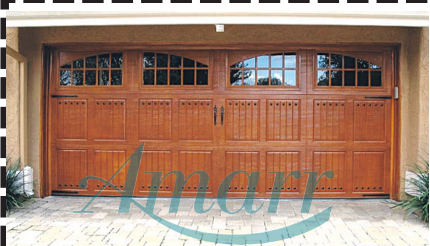

**LiftMaster
Ultra Series**
with phone capable, battery backup,
and ultra quiet drive belt, installed.
\$499
(Compatible with standard garage doors
(up to 7' high). Expires 4-30-18. MKT

SPRING SALE
**\$200
OFF**
Carriage Style Garage Doors
(Wood Look), Amarr Doors
Parts additional. Expires 4-30-18. MKT

Storm Screen Doors
**High Quality
Made-In-Michigan**
Starting at
\$299
We will install for only \$99.
Parts additional. Expires 4-30-18. MKT

**16'x7' Amarr
GARAGE DOOR**
• Fully Insulated
Starting at
\$999
Includes all hardware & reconnect opener, haul away old door. Expires 4-30-18. MKT