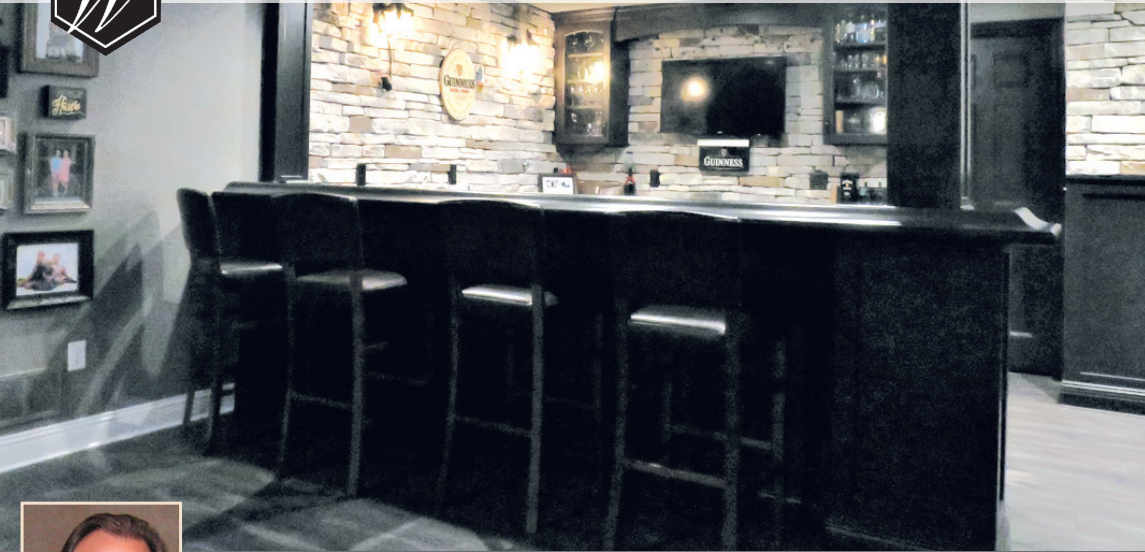

- FINISHED BASEMENTS • WINE CELLARS • SAUNAS
- KITCHENS • MEDIA ROOMS • DECKS • FIREPLACES
- EXERCISE ROOMS • BARS • FREE ESTIMATES

Robert W. Welsh Construction Co.  
[www.brightonbasements.com](http://www.brightonbasements.com)  
810.494.0066